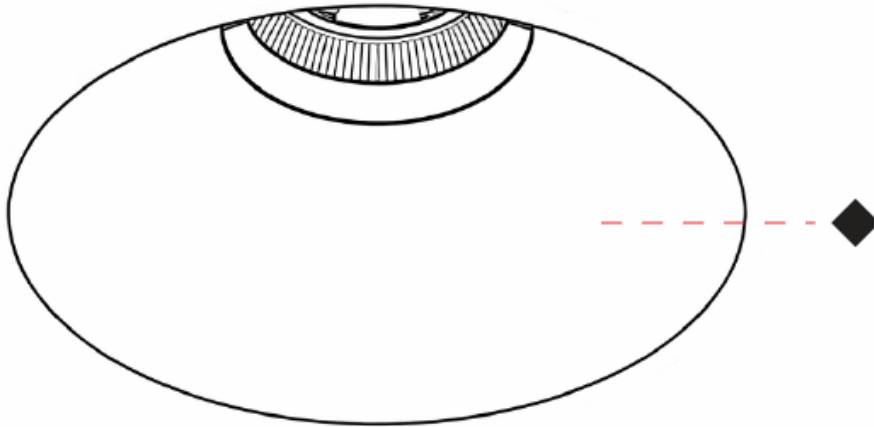

A350215-

PROJECT

TYPE

SPECIFIER

QUANTITY

DATE

A