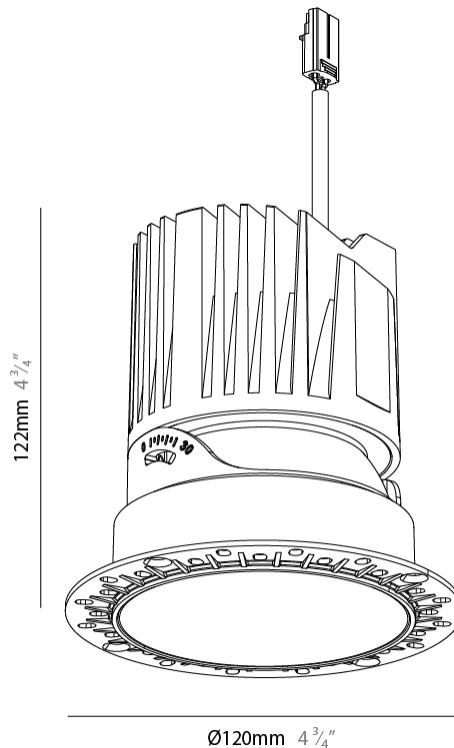

GENERAL

Series: Bioniq Evo
Partner: Prolicht
Division: Architectural
Installation: Trimless
Product Type: Downlight
Mounting Location: Ceiling
Light Distribution: Adjustable / Direct

PHYSICAL

Aperture Sizes - Downlights: 4"
Shape: Round
Diameter (mm): 120
Diameter (in): 4 3/4
Height (mm): 122
Depth (mm): 135
Height (in): 4 3/4
Depth (in): 5 5/16
Ceiling Thickness (mm): 10 - 50
Ceiling Thickness (in): 3/8 - 1 15/16
Weight (kg): 0.7
Fixture Finish: SSR / BKV / CWI / CRY / HAB / UFT / ITA / RUA / FTG / MYG / LOD / PUS / FRO / FUP / KIA / POP / BLS / SPG / MEY / GOH / CHC / COM / ABZ / JAG / OBR / MOS / ROR
Fixture Material: Extruded Aluminum
Cut-out Measurements: Ø 95mm/3 3/4"

ELECTRICAL

Lamp Type: LED (Zhaga Standard)
Input Wattage (W): 19.9
Total Output Wattage (W): 18.2
Dimming: Non-dimming / DALI Dimming / MATTER Dimming
Driver Included: No
Driver Location: Remote
Driver Type: Constant Current - Universal
Driver Class: Class 2
Constant Current (mA): 500mA
Upon Request: 0-10V Dimming / Phase Dimming

LED

Color Temperature (°K): 2700-6500 Tunable White
Max. Delivered Lumen (lm): Max 1765
Nominal Lumen (lm): Max 2385
CRI: >90 CRI
Efficiency (%): 88.5
Lamp Life (hrs): 50000

OPTICAL

Beam Angle: 26 / 34 / 46 / 56
Adjustability: Rotational 350° / Tilt 30°

RATINGS AND CERTIFICATIONS

Certified By: Certified for North American Standards
IP rating: IP65
Glare Rating: ≤ 10